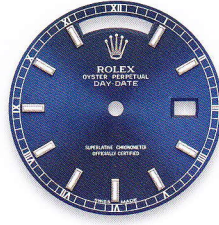

118139 - 118206 - 118239 - 118346 - 118366 - 118389

blue