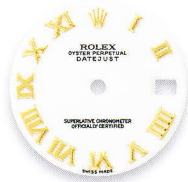

M.o.p. dials and dials set with diamonds or rubies = price supplement

champagne

silver

black

champagne roman

white roman

steel roman

champagne  
floral motif arab 6