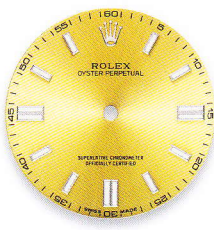

white grape