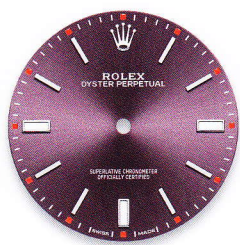

### PERPETUAL 39

PRODUCT GROUP	REF.	PAGE	WHITE GOLD HOUR MARKERS
PERPETUAL 39 39 mm	114300	53	dark rhodium
			red grape
			blue

114300

dark rhodium

red grape

blue