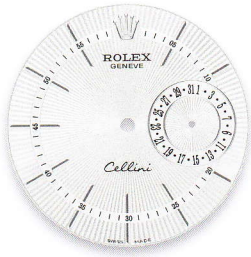

50519

silver guilloché