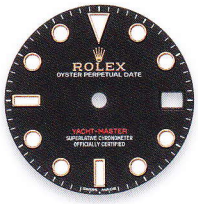

268655

black