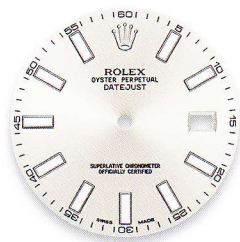

116300 - 116334

silver

116334