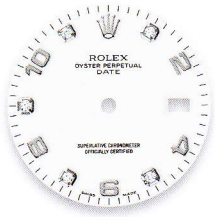

white 5 arab 5°