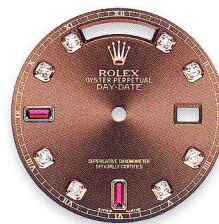

chocolate
8 diamonds 2 rubies