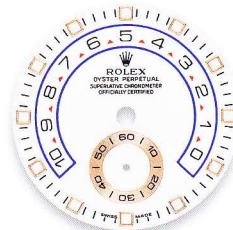

white

116681