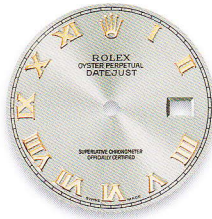

steel roman