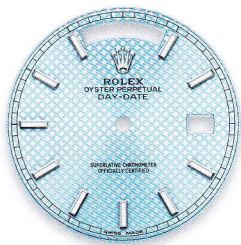

ice blue diagonal