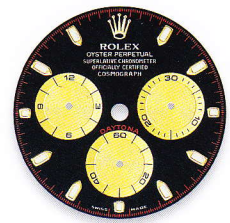

black / champagne