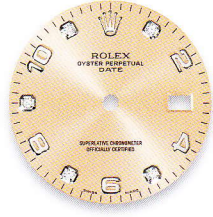

pink 5 arab 5°