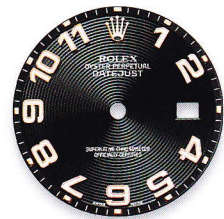

\* These dials are supplied with two-color date display:

- even numbers in black
- odd numbers in red

On all other dials, dates are shown in black

M.o.p. dials or dials set with diamonds = price supplement

116135 - 116185 - 116185 BBR - 116201 - 116231 - 116285 BBR

white roman

steel roman

pink

black\*

pink roman

black roman

black arab conc\*