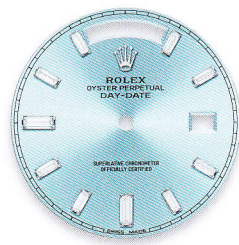

ice blue
10 baguette-cut diamonds