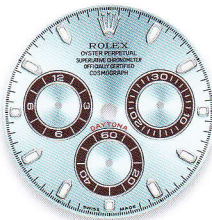

OYSTER PERPETUAL COSMOGRAPH DAYTONA

116506

ice blue