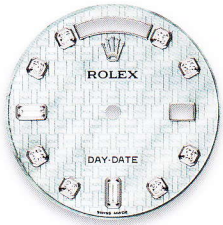

A
platinum m.o.p. with oxford motif