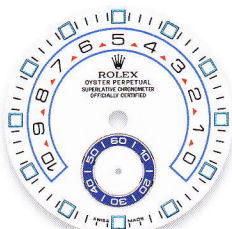

white

116680