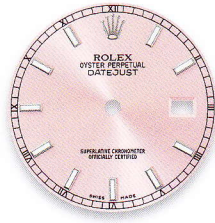

\* These dials are supplied with two-colour date display:

- even numbers in black
- odd numbers in red

On all other dials, dates are shown in black

116200 - 116234 - 116244

white\*

silver

pink

blue\*