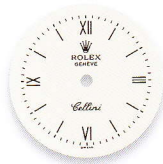

silver
roman numerals