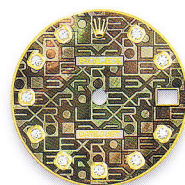

J
black m.o.p. Jub

81158 - 81298 - 81318 - 81338