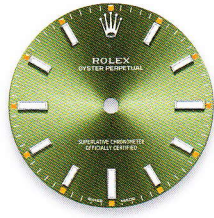

### PERPETUAL 34

PRODUCT GROUP	REF.	PAGE	WHITE GOLD HOUR MARKERS
PERPETUAL 34 34 mm	114200	27	silver arab 3-6-9
			champagne
			olive green
			red grape
			blue arab 3-6-9

114200

champagne

olive green

red grape