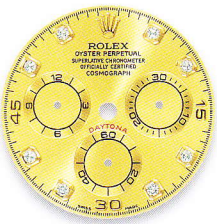

champagne
8 diamonds