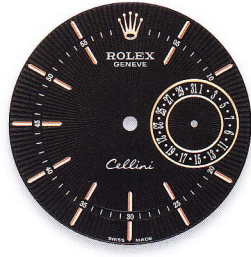

black guilloché