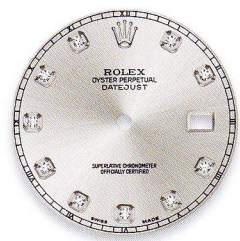

116300 - 116334

116334

G
silver