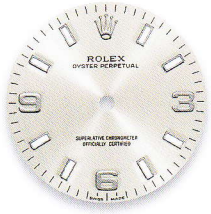

### PERPETUAL 34

PRODUCT GROUP	REF.	PAGE	WHITE GOLD HOUR MARKERS
PERPETUAL 34 34 mm	114200	27	silver arab 3-6-9
			champagne
			olive green
			red grape
			blue arab 3-6-9

114200

champagne

olive green

red grape