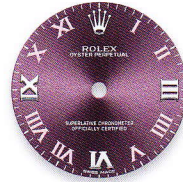

red grape roman