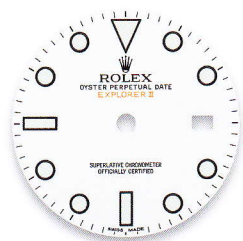

216570

white