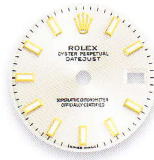

M.o.p. dials, stone dials and dials set with diamonds, rubies or emeralds  
 = price supplement

179163 - 179173 - 179313 - 179383 | 80298 - 80318

champagne

champagne roman

white roman

silver

steel roman

black