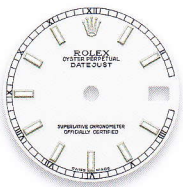

OYSTER PERPETUAL DATEJUST 31 31 mm | PEARLMASTER 34 34 mm

178159 - 178240 - 178274 - 178279 - 178344 - 178384 | 81159 - 81299 - 81319 - 81339

white