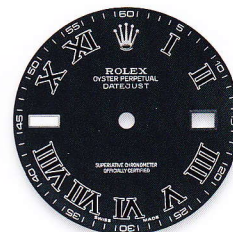

black roman
hour marker at 9