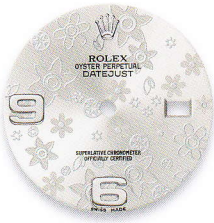

silver floral motif arab