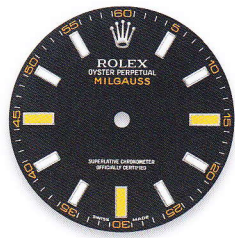

## MILGAUSS

PRODUCT GROUP	REF.	PAGE	WHITE GOLD HOUR MARKERS
MILGAUSS 40 mm	116400	71	white
	116400 GV	71	Z-blue
			black with white and orange index

116400

white

116400 gv

Z-blue

black  
with white and orange index