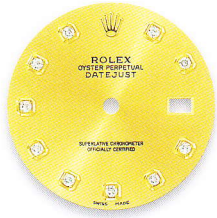

116203 - 116233 - 116238 - 116243

G champagne