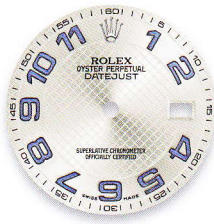

silver decorated arab / blue