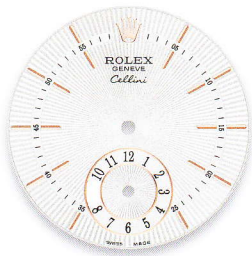

50525

silver guilloché