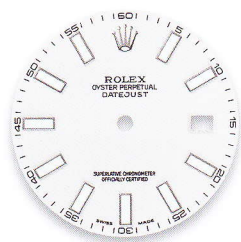

116300 - 116334

white