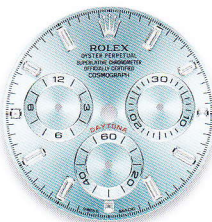

ice blue
11 baguette-cut diamonds