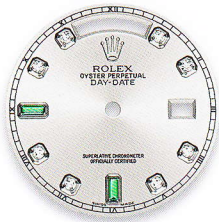

rhodium
8 diamonds 2 emeralds