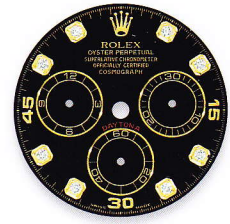

black
8 diamonds