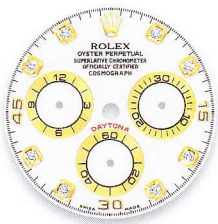

white
8 diamonds