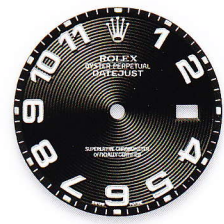

black arab conc*