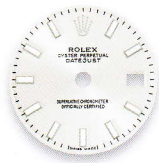

179160 - 179174 - 179384 | 80299 - 80319

silver