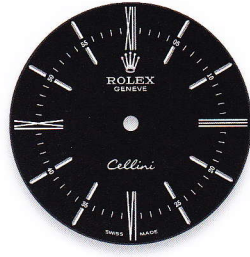

50509

black

50609 RBR - 50709 RBR

50505

50605 RBR - 50705 RBR