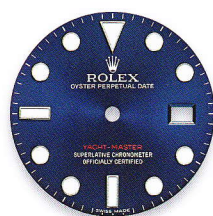

### YACHT-MASTER 40

PRODUCT GROUP	REF.	PAGE	YELLOW GOLD HOUR MARKERS	WHITE GOLD HOUR MARKERS	PINK GOLD HOUR MARKERS
YACHT-MASTER 40 40 mm	116622	81		platinum blue	
	16623	81	champagne white steel blue black m.o.p.		
	116655	81			black

# OYSTER PERPETUAL YACHT-MASTER 40

40 mm

16623

champagne

white

steel

blue

black m.o.p.

# OYSTER PERPETUAL YACHT-MASTER 40

40 mm

116622

platinum

blue