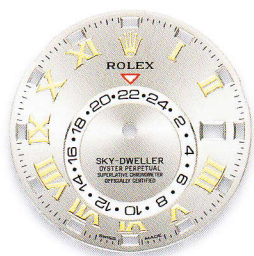

### SKY-DWELLER

PRODUCT GROUP	REF.	PAGE	YELLOW GOLD HOUR MARKERS	WHITE GOLD HOUR MARKERS	PINK GOLD HOUR MARKERS
SKY-DWELLER 42 mm	326135	63			chocolate arab
	326138	63	silver roman		
	326139	63		black arab	
	326935	63			sundust roman
	326938	63	champagne arab		
	326939	63		ivory roman	

# OYSTER PERPETUAL SKY-DWELLER

42 mm

326138 - 326938

silver roman

champagne arab