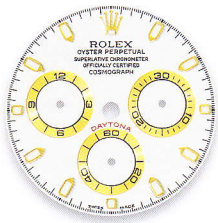

M.o.p. dials, stone dials and dials set with diamonds = price supplement

116520

white

black

OYSTER PERPETUAL COSMOGRAPH DAYTONA

116523 - 116528

champagne

white