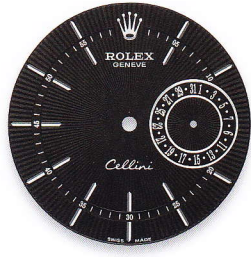

black guilloché