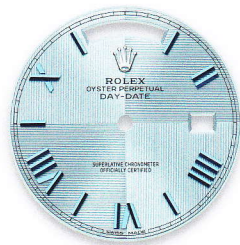

ice blue quadrant roman