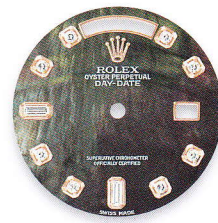

A black m.o.p.