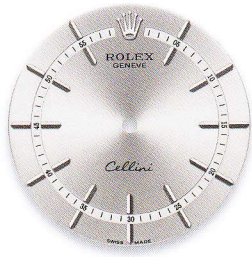

50609 RBR - 50709 RBR

rhodium