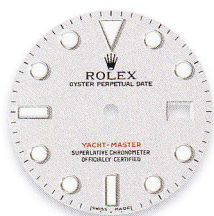

OYSTER PERPETUAL YACHT-MASTER 40

40 mm

116622

platinum