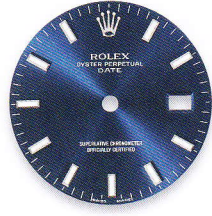

115200 - 115234

blue

115234

OYSTER PERPETUAL 36

116000