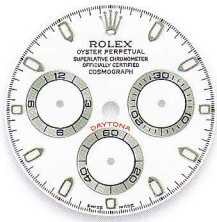

116520

white