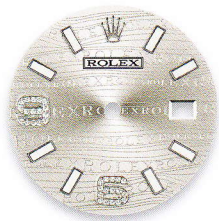

rhodium Waves arab 6-9 32°