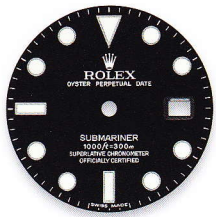

### SUBMARINER | SUBMARINER DATE

PRODUCT GROUP	REF.	PAGE	YELLOW GOLD HOUR MARKERS	WHITE GOLD HOUR MARKERS
SUBMARINER 40 mm	114060	75		black
SUBMARINER DATE 40 mm	116610 LN	77		black
	116610 LV	77		green
	116619 LB	78		blue
	116613 LN	78	black	
	116618 LN	78		
	116613 LB	78	blue	
	116618 LB	78		

114060

black

OYSTER PERPETUAL SUBMARINER DATE

116610 LN

black

116610 LV

green

116619 LB