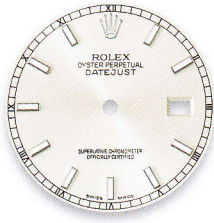

\* These dials are supplied with two-colour date display:

- even numbers in black
- odd numbers in red

On all other dials, dates are shown in black

116200 - 116234 - 116244

white\*

silver

pink

blue\*