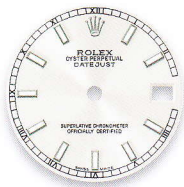

OYSTER PERPETUAL DATEJUST 31 31 mm | PEARLMASTER 34 34 mm

178159 - 178240 - 178274 - 178279 - 178344 - 178384 | 81159 - 81299 - 81319 - 81339

silver

OYSTER PERPETUAL DATEJUST 31 31 mm | PEARLMASTER 34 34 mm

178159 - 178274 - 178279 - 178344 - 178384 | 81159 - 81299 - 81319 - 81339