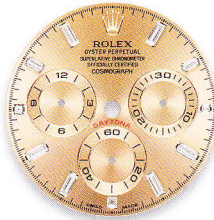

pink
11 baguette-cut diamonds

116515 LN