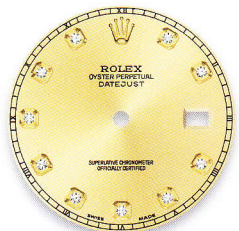

G
champagne