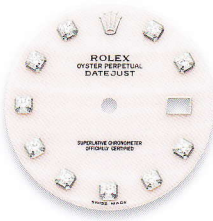

pink floral motif arab

bronze floral motif arab

116234 - 116244

G silver

J silver Jub

rhodium Waves arab 6-9 32°

G white m.o.p.

pink Waves arab 6-9 32°