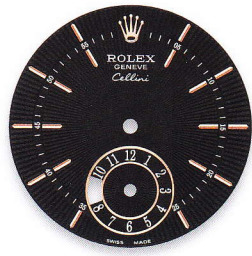

black guilloché