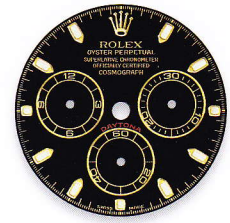

116520

OYSTER PERPETUAL COSMOGRAPH DAYTONA

116523 - 116528

black

116528