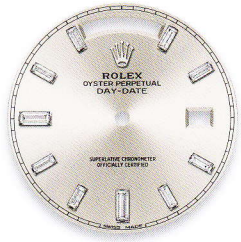

silver
10 baguette-cut diamonds