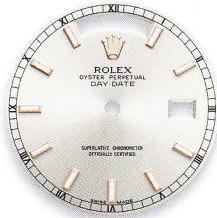

118135 - 118205 - 118235

rhodium