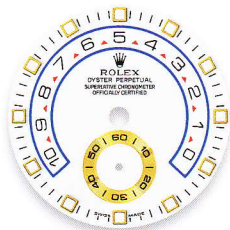

white

116688