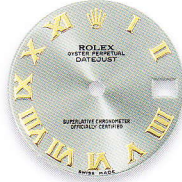

M.o.p. dials and dials set with diamonds or rubies = price supplement

champagne

silver

black

champagne roman

white roman

steel roman

champagne  
floral motif arab 6