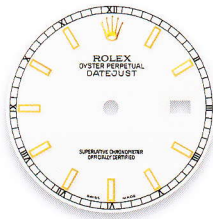

116203 - 116233 - 116238 - 116243

white*