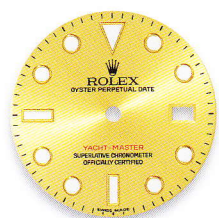

### YACHT-MASTER 40

PRODUCT GROUP	REF.	PAGE	YELLOW GOLD HOUR MARKERS	WHITE GOLD HOUR MARKERS	PINK GOLD HOUR MARKERS
YACHT-MASTER 40 40 mm	116622	81		platinum blue	
	16623	81	champagne white steel blue black m.o.p.		
	116655	81			black

# OYSTER PERPETUAL YACHT-MASTER 40

40 mm

16623

champagne

white

steel

blue

black m.o.p.