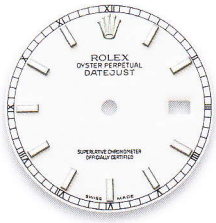

116200 - 116234 - 116244

white*