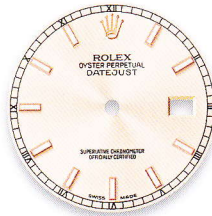

116135 - 116185 - 116185 BBR - 116201 - 116231 - 116285 BBR

pink