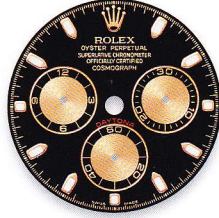

black / pink