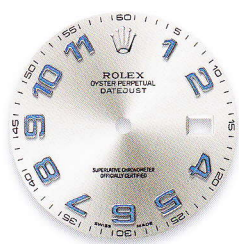

rhodium
arab

116334