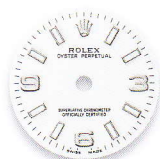

## PERPETUAL 26

PRODUCT GROUP	REF.	PAGE	WHITE GOLD HOUR MARKERS
PERPETUAL 26 26 mm	176200	1	white arab 3-6-9
			silver
			pink arab 3-6-9
			olive green
			red grape

176200

silver

olive green

red grape

white arab  
3-6-9