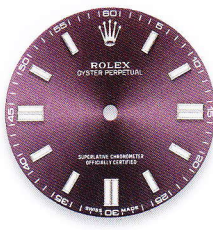

115200 - 115234

115234

OYSTER PERPETUAL 36

116000

red grape