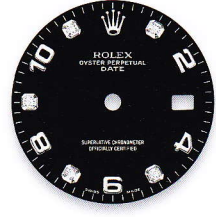

black 5 arab 5°