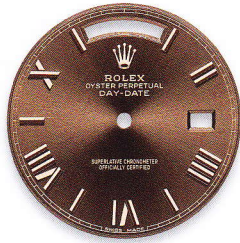

chocolate roman