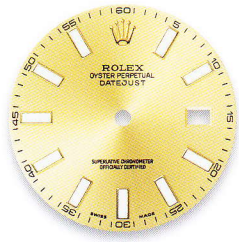

116333

champagne