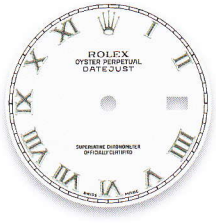

white roman