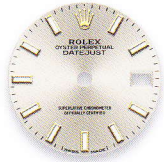

279138 RBR - 279178

silver