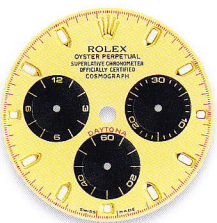

116528

champagne / black