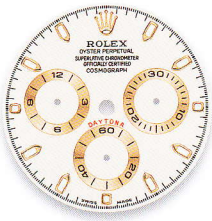

116505 - 116515 LN

ivory