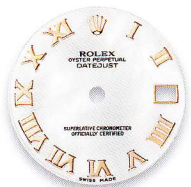

M.o.p. dials and dials set with diamonds = price supplement

silver

pink

white roman

pink roman

black roman

pink  
floral motif arab 6

white m.o.p. roman