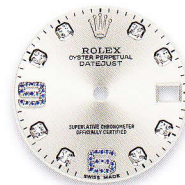

silver 8° arab 6-9 32 sapphires