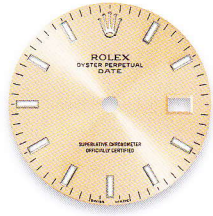

115200 - 115234

pink

115234

OYSTER PERPETUAL 36

116000