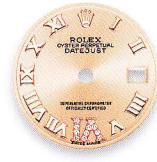

pink roman
VI 11°