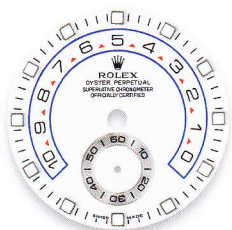

116689

white

116688

white

116681

white

116680

white