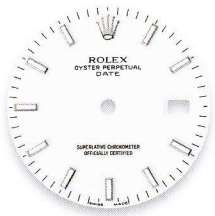

115200 - 115234

white