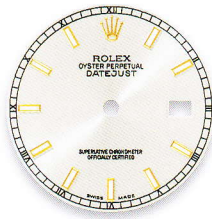

116203 - 116233 - 116238 - 116243

silver