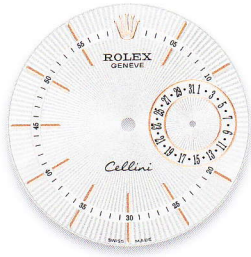

50515

silver guilloché