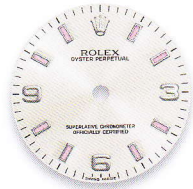

silver arab
3-6-9 pink