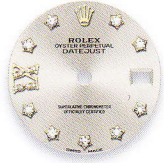

Dials set with diamonds = price supplement

279138 RBR - 279178

champagne

silver

champagne  
9 diamonds IX 8°

silver  
9 diamonds IX 8°

linden green stripe  
36 diamonds IX 8°

cornflower blue stripe  
36 diamonds IX 8°