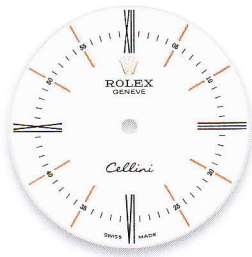

50505

white