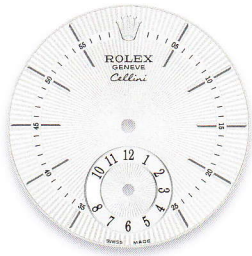

50529

silver guilloché