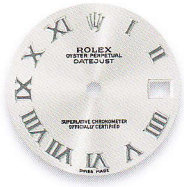

rhodium roman