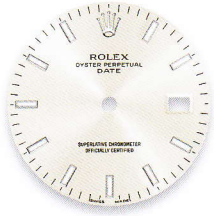

115200 - 115234

silver

115234

OYSTER PERPETUAL 36

116000