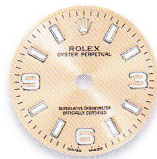

## PERPETUAL 26

PRODUCT GROUP	REF.	PAGE	WHITE GOLD HOUR MARKERS
PERPETUAL 26 26 mm	176200	1	white arab 3-6-9
			silver
			pink arab 3-6-9
			olive green
			red grape

176200

silver

olive green

red grape

white arab  
3-6-9