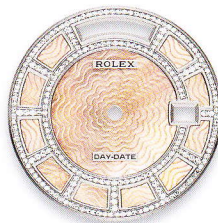

A pink

A pink Jub

chocolate  
8 diamonds 2 rubies

A black m.o.p.

A ferrite

A white m.o.p. with oxford motif

A meteorite

carousel of pink m.o.p.  
217°