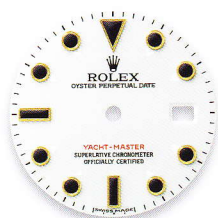

OYSTER PERPETUAL YACHT-MASTER 40

40 mm

16623

white

OYSTER PERPETUAL YACHT-MASTER 40

40 mm

116622

OYSTER PERPETUAL YACHT-MASTER 40

40 mm

116655