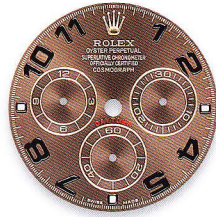

chocolate arab