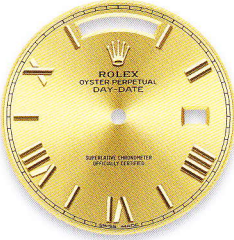

### DAY-DATE 40

PRODUCT GROUP	REF.	PAGE	YELLOW GOLD HOUR MARKERS
DAY-DATE 40 40 mm	228238	55	champagne
	228348 RBR	55	champagne roman
	228398 TBR	55	champagne 10 baguette-cut diamonds
			silver diagonal
			silver roman
			black diagonal
			black 10 baguette-cut diamonds

228238 - 228348 RBR - 228398 TBR

champagne

silver diagonal

black diagonal

champagne  
roman

silver  
roman

champagne  
10 baguette-cut diamonds

black  
10 baguette-cut diamonds