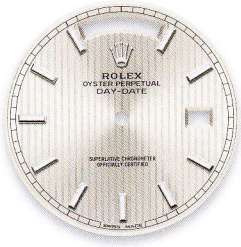

228239 - 228349 RBR

silver stripe