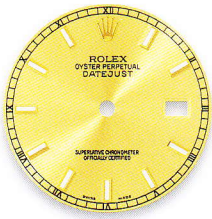

116203 - 116233 - 116238 - 116243

champagne