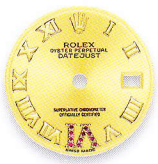

champagne roman
VI 11 rubies