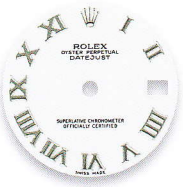

white roman