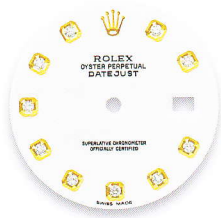

116203 - 116233 - 116238 - 116243

G white