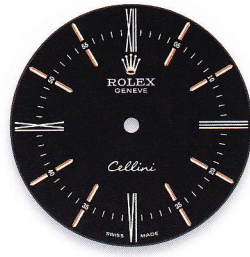

50509

50609 RBR - 50709 RBR

50505

black

50605 RBR - 50705 RBR