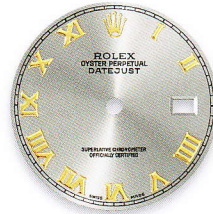

steel roman