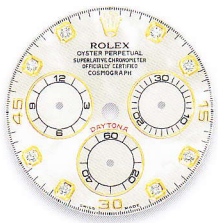

white m.o.p.
8 diamonds