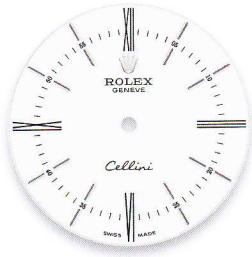

50509

white