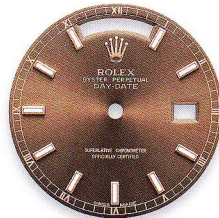

118135 - 118205 - 118235

chocolate