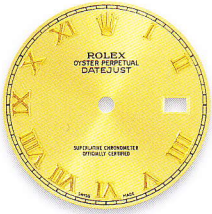

champagne roman