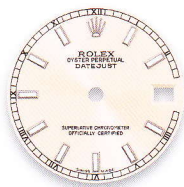

OYSTER PERPETUAL DATEJUST 31 31 mm | PEARLMASTER 34 34 mm

178159 - 178240 - 178274 - 178279 - 178344 - 178384 | 81159 - 81299 - 81319 - 81339

pink

OYSTER PERPETUAL DATEJUST 31 31 mm | PEARLMASTER 34 34 mm

178159 - 178274 - 178279 - 178344 - 178384 | 81159 - 81299 - 81319 - 81339