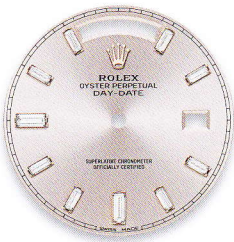

sundust
10 baguette-cut diamonds