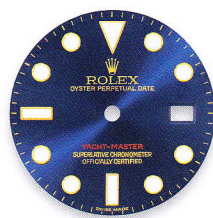

### YACHT-MASTER 40

PRODUCT GROUP	REF.	PAGE	YELLOW GOLD HOUR MARKERS	WHITE GOLD HOUR MARKERS	PINK GOLD HOUR MARKERS
YACHT-MASTER 40 40 mm	116622	81		platinum blue	
	16623	81	champagne white steel blue black m.o.p.		
	116655	81			black

# OYSTER PERPETUAL YACHT-MASTER 40

40 mm

16623

champagne

white

steel

blue

black m.o.p.

# OYSTER PERPETUAL YACHT-MASTER 40

40 mm

116622

platinum

blue