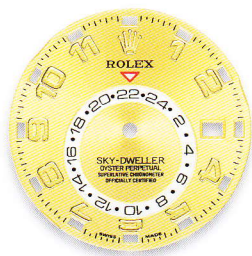

### SKY-DWELLER

PRODUCT GROUP	REF.	PAGE	YELLOW GOLD HOUR MARKERS	WHITE GOLD HOUR MARKERS	PINK GOLD HOUR MARKERS
SKY-DWELLER 42 mm	326135	63			chocolate arab
	326138	63	silver roman		
	326139	63		black arab	
	326935	63			sundust roman
	326938	63	champagne arab		
	326939	63		ivory roman	

# OYSTER PERPETUAL SKY-DWELLER

42 mm

326138 - 326938

silver roman

champagne arab