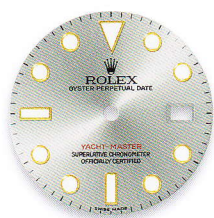

### YACHT-MASTER 40

PRODUCT GROUP	REF.	PAGE	YELLOW GOLD HOUR MARKERS	WHITE GOLD HOUR MARKERS	PINK GOLD HOUR MARKERS
YACHT-MASTER 40 40 mm	116622	81		platinum blue	
	16623	81	champagne white steel blue black m.o.p.		
	116655	81			black

# OYSTER PERPETUAL YACHT-MASTER 40

40 mm

16623

champagne

white

steel

blue

black m.o.p.

# OYSTER PERPETUAL YACHT-MASTER 40

40 mm

116622

platinum

blue