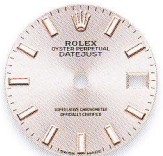

279135 RBR - 279165 - 279175

sundust