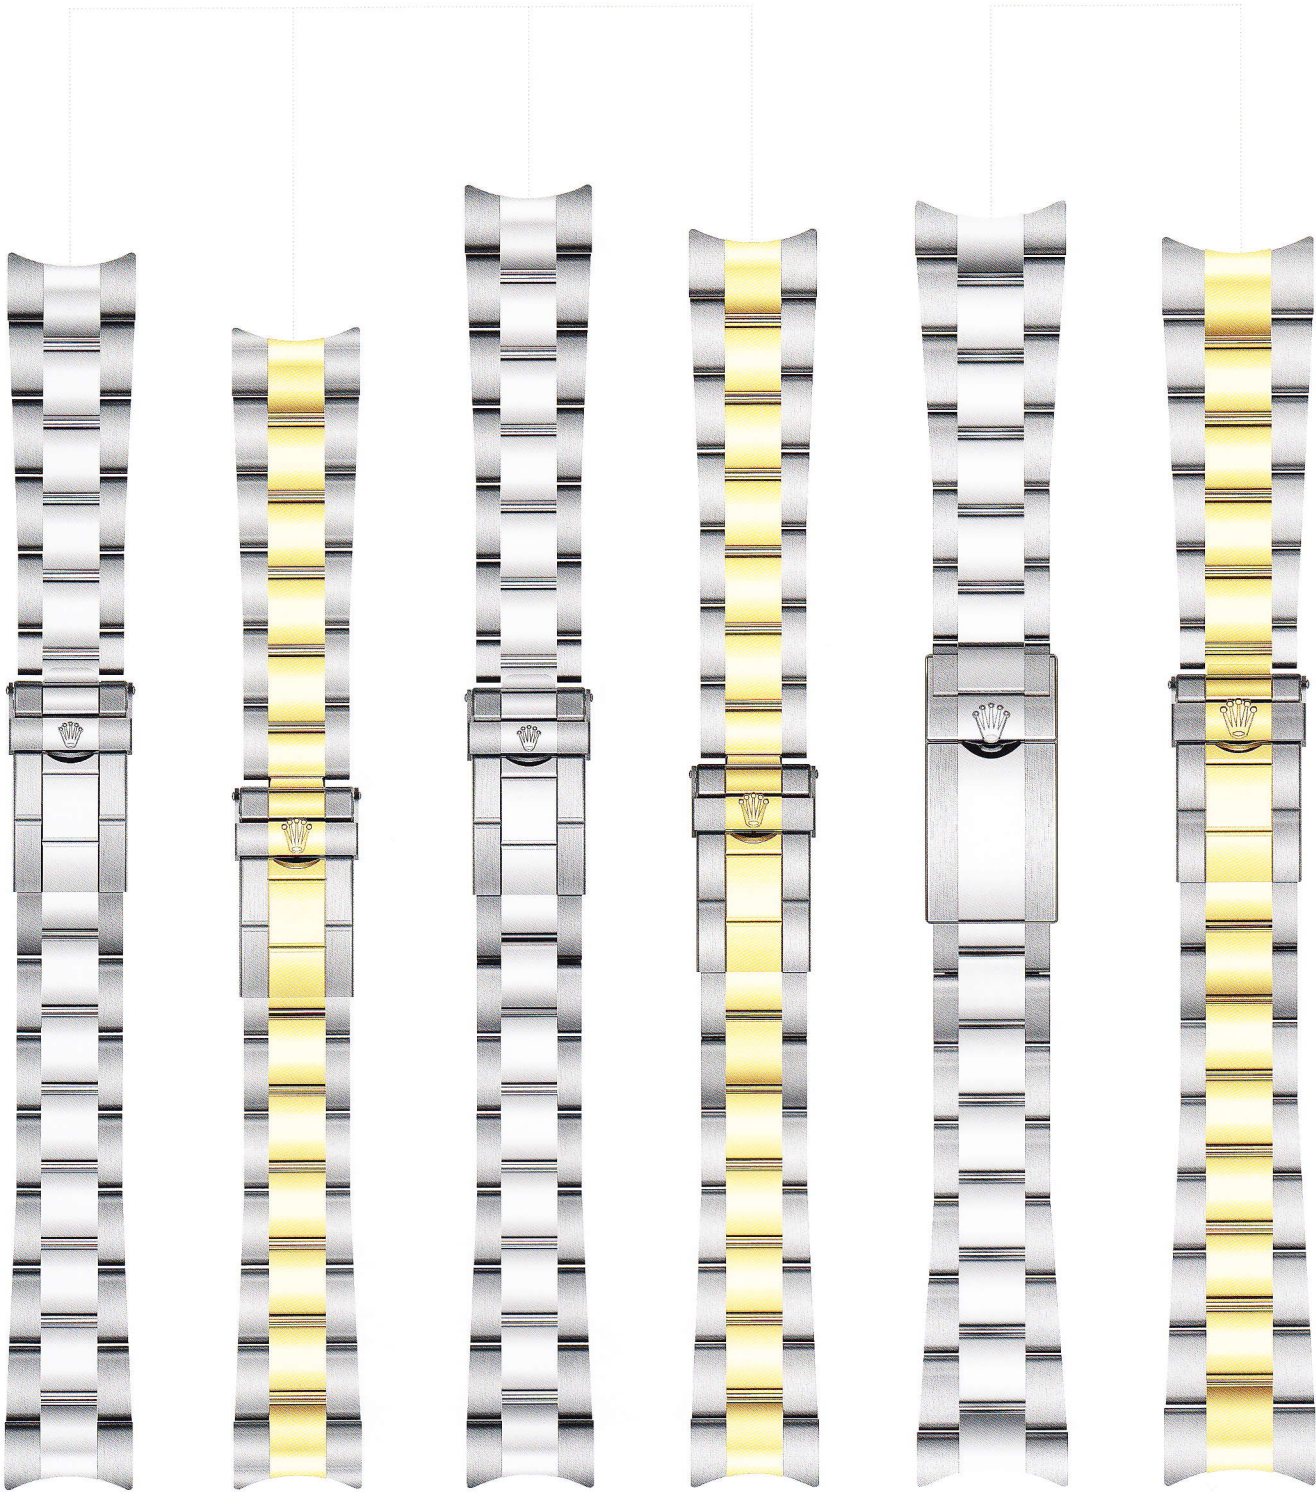

78596

78598

78599

 20 mm
 6 removable extension links
 Oysterlock Easylink

 20 mm
 6 removable extension links
 Oysterlock Easylink

 20 mm
 6 removable extension links
 Oysterlock Easylink

YACHT-MASTER 35

YACHT-MASTER 40