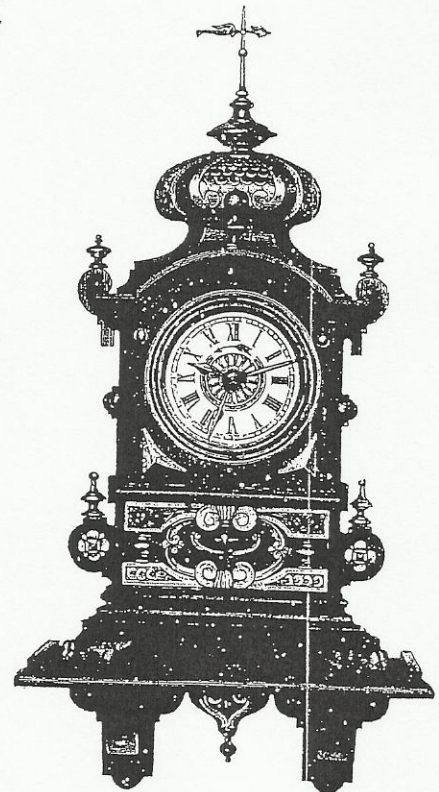

Zifferblatt = 55 mm.
Uhr h = 28 ctm., br = 13 ctm.
Console h = 7 " br = 17 "
Musterschutz