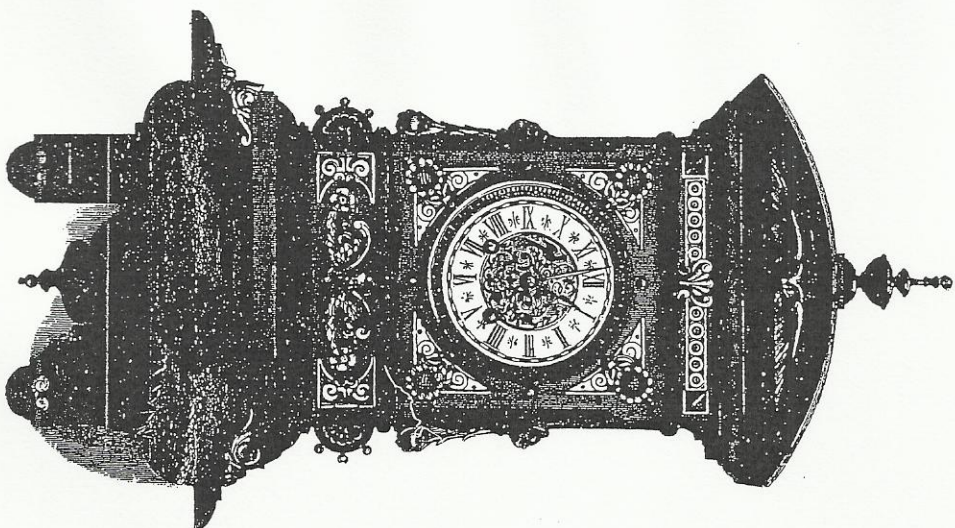

Zifferblatt = 11 cm.

Uhr h = 46 cm, br. = 26 cm.

Console h = 16 " br. = 34 "

Nr. 150

Zifferblatt = 11 cm.

Uhr h = 51 cm, br. = 30 cm.

Console h = 24 " br. = 31 1/2 "

3Güsterschuh