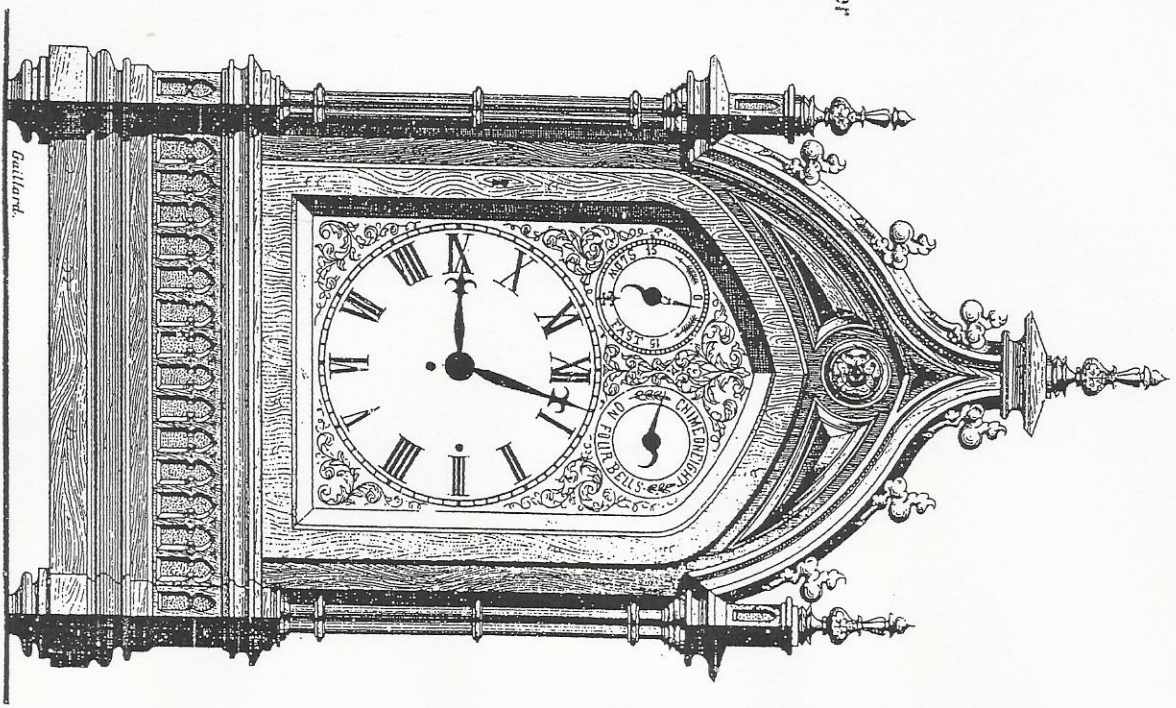

Glockenspielluhren.

Nr. 65

Zifferblatt = 19 ctm.
Uhr h = 80 ctm, br = 42 ctm.
Console h = 36 " br = 48 "

Gallard.