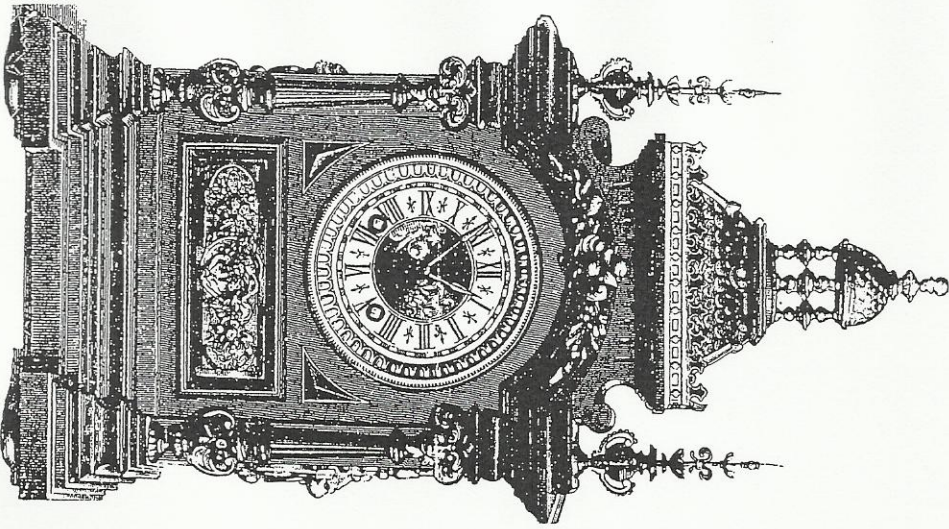

Nr. 112

Zifferblatt 10 cm.

Ehr h 50 cm., br 26 cm.

Console h 19 „ br 28 1/2 „

Doris u. Helmut Huber
Hirsauer Str. 28
75362 Althengstett
Tel. 07051/20286