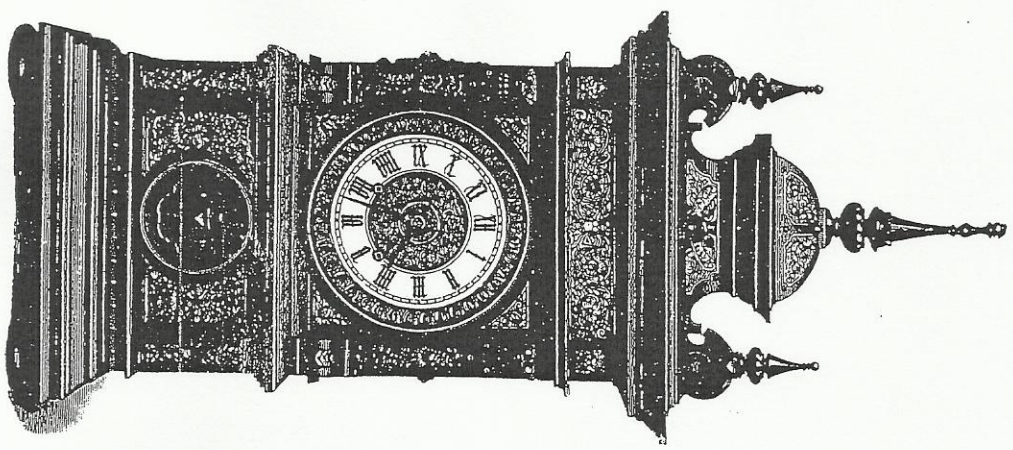

Tischuhren

mit 8 Tage-Federzug-Kochenschlagwerken mit Viertelerschlag auf 2 Gongs.

Nr. 110

Zifferblatt ... 15 cm.
Uhr h = 82 cm, br = 36 cm.
Console h = 33 " br = 39 "